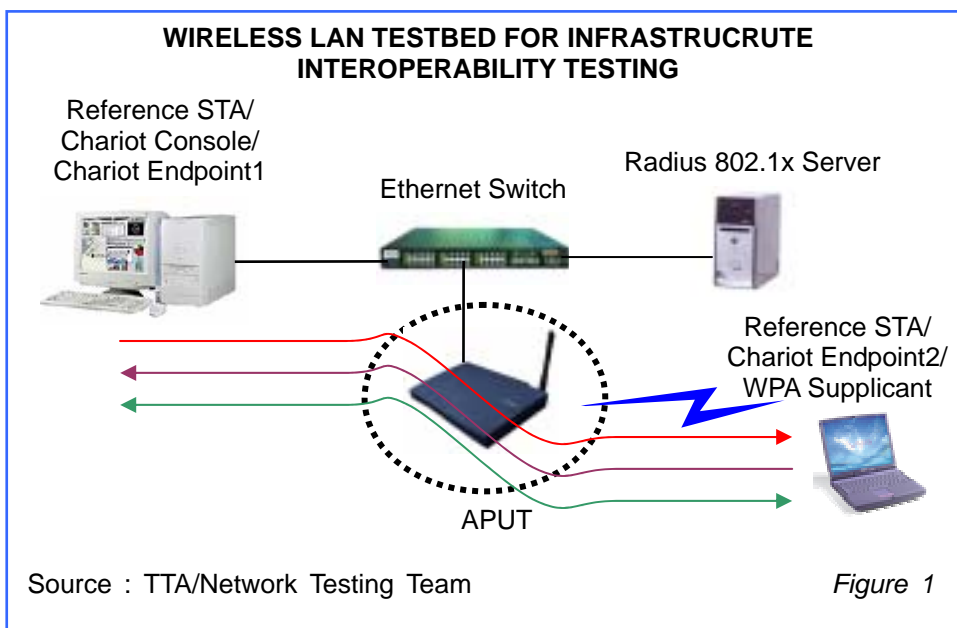

6.

- 802.11 a/b/g WLAN AP STA 2
- 802.11b AP, STA (Option)

II. ION 2004 WLAN IOP

1.

1	Infrastructure Interoperability
2	Re-association
3	Data Encapsulation
4	Multicast
5	Intra-BSS Transfer (AP)
6	802.11b Backward Compatibility
10	Overlapping Legacy BSS Condition (AP)
11	IEEE 802.11a,b/g Dual Band Bridging (AP)
12	WPA Function Test
13	IBSS (STA)
14	IEEE 802.11a,b/g Cross-Band Roaming (STA)

2.

2.1 AP

WIRELESS LAN TESTBED FOR REASSOCIATION TESTING

Source : TTA/Network Testing Team

Figure 2

WIRELESS LAN TESTBED FOR MULTICAST AND INTRA-BSS TESTING

Source : TTA/Network Testing Team

Figure 3