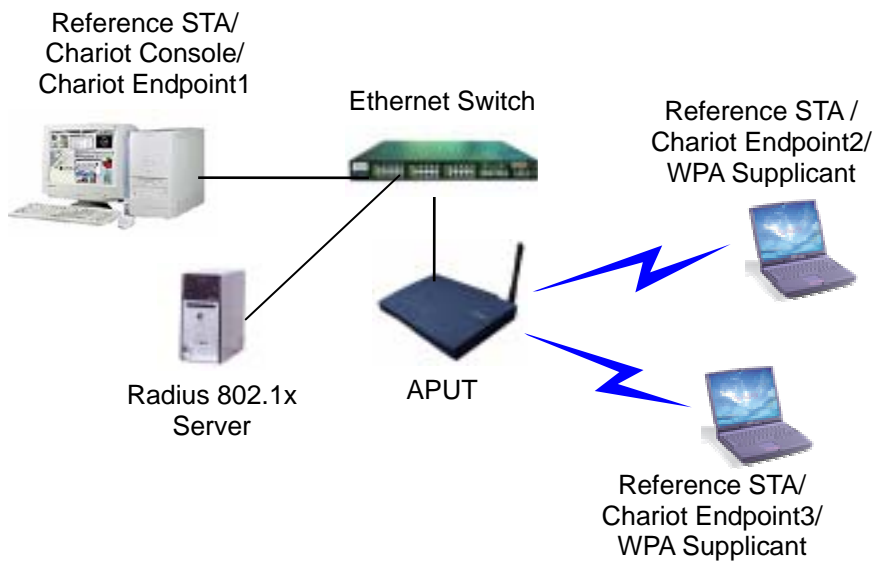

6.

- 802.11 a/b/g WLAN AP STA 2
- 802.11b AP, STA (Option)

II. ION 2004 WLAN IOP

1.

1	Infrastructure Interoperability
2	Re-association
3	Data Encapsulation
4	Multicast
5	Intra-BSS Transfer (AP)
6	802.11b Backward Compatibility
10	Overlapping Legacy BSS Condition (AP)
11	IEEE 802.11a,b/g Dual Band Bridging (AP)
12	WPA Function Test
13	IBSS (STA)
14	IEEE 802.11a,b/g Cross-Band Roaming (STA)

2.

2.1 AP

WIRELESS LAN TESTBED FOR REASSOCIATION TESTING

Source : TTA/Network Testing Team

Figure 2

WIRELESS LAN TESTBED FOR MULTICAST AND INTRA-BSS TESTING

Source : TTA/Network Testing Team

Figure 3

2.2 STA

WIRELESS LAN TESTBED FOR MULTICAST AND INTRA-BSS TESTING

Source : TTA/Network Testing Team

Figure 6