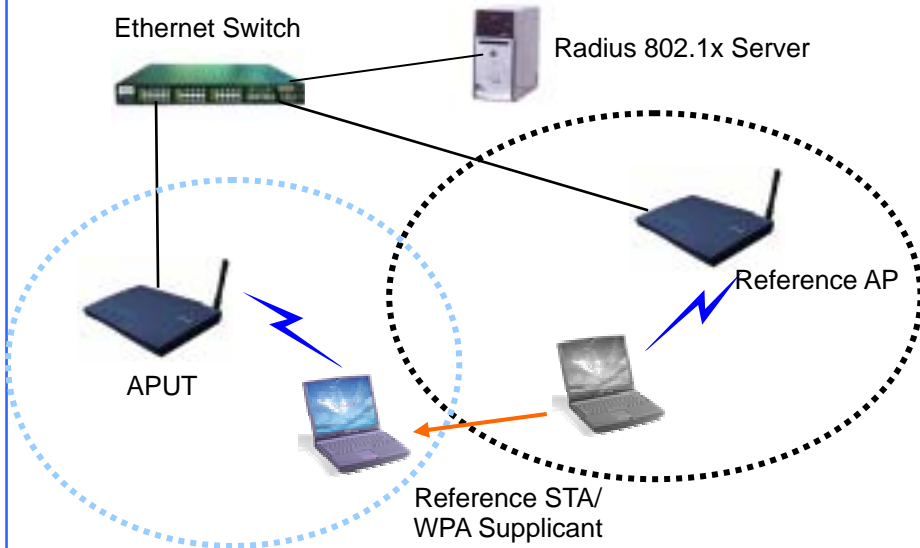

6.

- 802.11 a/b/g WLAN AP STA 2
- 802.11b AP, STA (Option)

II. ION 2004 WLAN IOP

1.

1	Infrastructure Interoperability
2	Re-association
3	Data Encapsulation
4	Multicast
5	Intra-BSS Transfer (AP)
6	802.11b Backward Compatibility
10	Overlapping Legacy BSS Condition (AP)
11	IEEE 802.11a,b/g Dual Band Bridging (AP)
12	WPA Function Test
13	IBSS (STA)
14	IEEE 802.11a,b/g Cross-Band Roaming (STA)

2.

2.1 AP

WIRELESS LAN TESTBED FOR REASSOCIATION TESTING

Source : TTA/Network Testing Team

Figure 2

WIRELESS LAN TESTBED FOR MULTICAST AND INTRA-BSS TESTING

Source : TTA/Network Testing Team

Figure 3