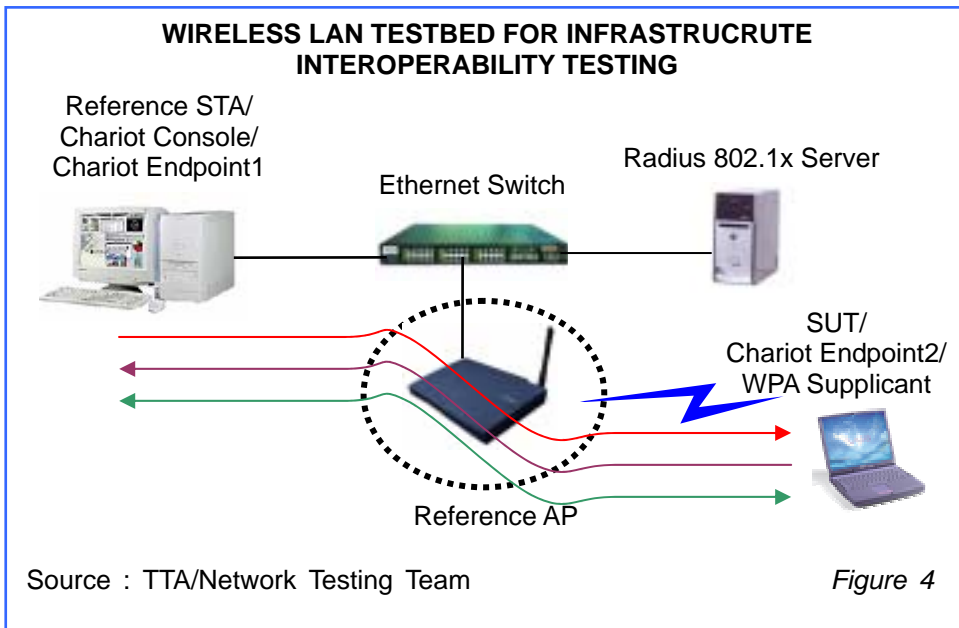

ION 2004 WLAN
Interoperability

2004. 12

ION 2004

I. ION 2004 WLAN IOP

1.

- IEEE802.11a/b/g AP STA
- WPA WPA

2. Tester

- NetIQ Chariot Console/Endpoint
- WildPackets AiroPeek NX
- Funk Odyssey Server /Client

6.

- 802.11 a/b/g WLAN AP STA 2
- 802.11b AP, STA (Option)

II. ION 2004 WLAN IOP

1.

1	Infrastructure Interoperability
2	Re-association
3	Data Encapsulation
4	Multicast
5	Intra-BSS Transfer (AP)
6	802.11b Backward Compatibility
10	Overlapping Legacy BSS Condition (AP)
11	IEEE 802.11a,b/g Dual Band Bridging (AP)
12	WPA Function Test
13	IBSS (STA)
14	IEEE 802.11a,b/g Cross-Band Roaming (STA)

2.

2.1 AP

WIRELESS LAN TESTBED FOR REASSOCIATION TESTING

Source : TTA/Network Testing Team

Figure 2

WIRELESS LAN TESTBED FOR MULTICAST AND INTRA-BSS TESTING

Source : TTA/Network Testing Team

Figure 3

2.2 STA

WIRELESS LAN TESTBED FOR MULTICAST AND INTRA-BSS TESTING

Source : TTA/Network Testing Team

Figure 6