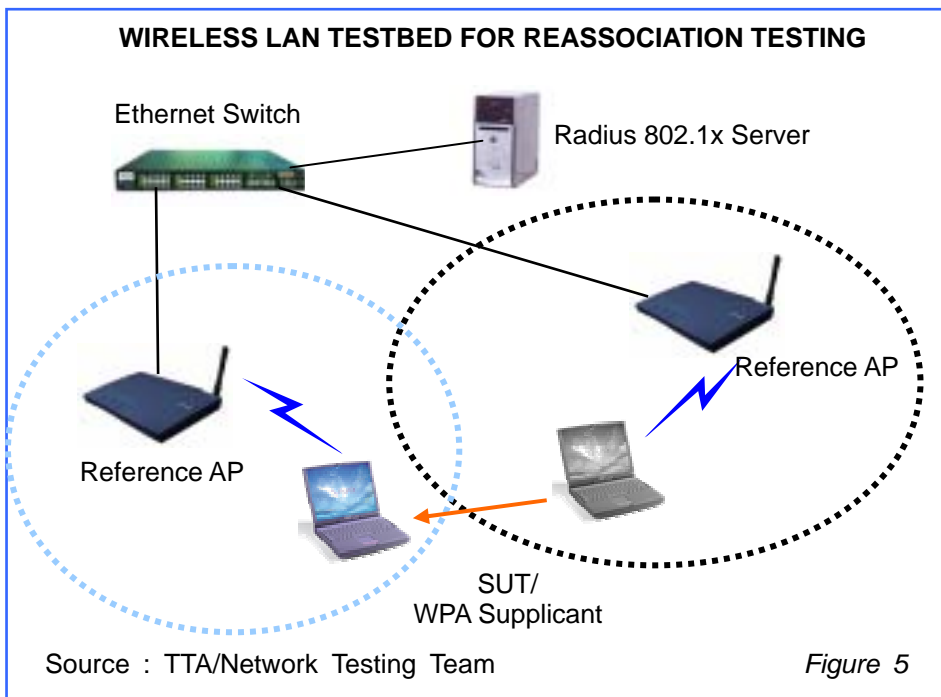

6.

- 802.11 a/b/g WLAN AP STA 2
- 802.11b AP, STA (Option)

II. ION 2004 WLAN IOP

1.

1	Infrastructure Interoperability
2	Re-association
3	Data Encapsulation
4	Multicast
5	Intra-BSS Transfer (AP)
6	802.11b Backward Compatibility
10	Overlapping Legacy BSS Condition (AP)
11	IEEE 802.11a,b/g Dual Band Bridging (AP)
12	WPA Function Test
13	IBSS (STA)
14	IEEE 802.11a,b/g Cross-Band Roaming (STA)

2.

2.1 AP

WIRELESS LAN TESTBED FOR REASSOCIATION TESTING

Source : TTA/Network Testing Team

Figure 2

WIRELESS LAN TESTBED FOR MULTICAST AND INTRA-BSS TESTING

Source : TTA/Network Testing Team

Figure 3

2.2 STA

WIRELESS LAN TESTBED FOR MULTICAST AND INTRA-BSS TESTING

Source : TTA/Network Testing Team

Figure 6