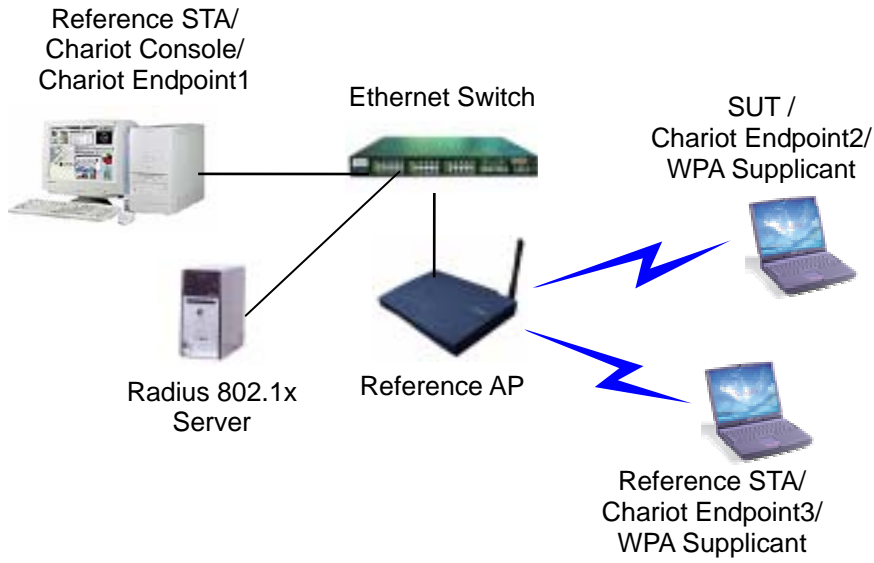

6.

- 802.11 a/b/g WLAN AP STA 2
- 802.11b AP, STA (Option)

II. ION 2004 WLAN IOP

1.

1	Infrastructure Interoperability
2	Re-association
3	Data Encapsulation
4	Multicast
5	Intra-BSS Transfer (AP)
6	802.11b Backward Compatibility
10	Overlapping Legacy BSS Condition (AP)
11	IEEE 802.11a,b/g Dual Band Bridging (AP)
12	WPA Function Test
13	IBSS (STA)
14	IEEE 802.11a,b/g Cross-Band Roaming (STA)

2.

2.1 AP

WIRELESS LAN TESTBED FOR REASSOCIATION TESTING

Source : TTA/Network Testing Team

Figure 2

WIRELESS LAN TESTBED FOR MULTICAST AND INTRA-BSS TESTING

Source : TTA/Network Testing Team

Figure 3

2.2 STA

WIRELESS LAN TESTBED FOR MULTICAST AND INTRA-BSS TESTING

Source : TTA/Network Testing Team

Figure 6