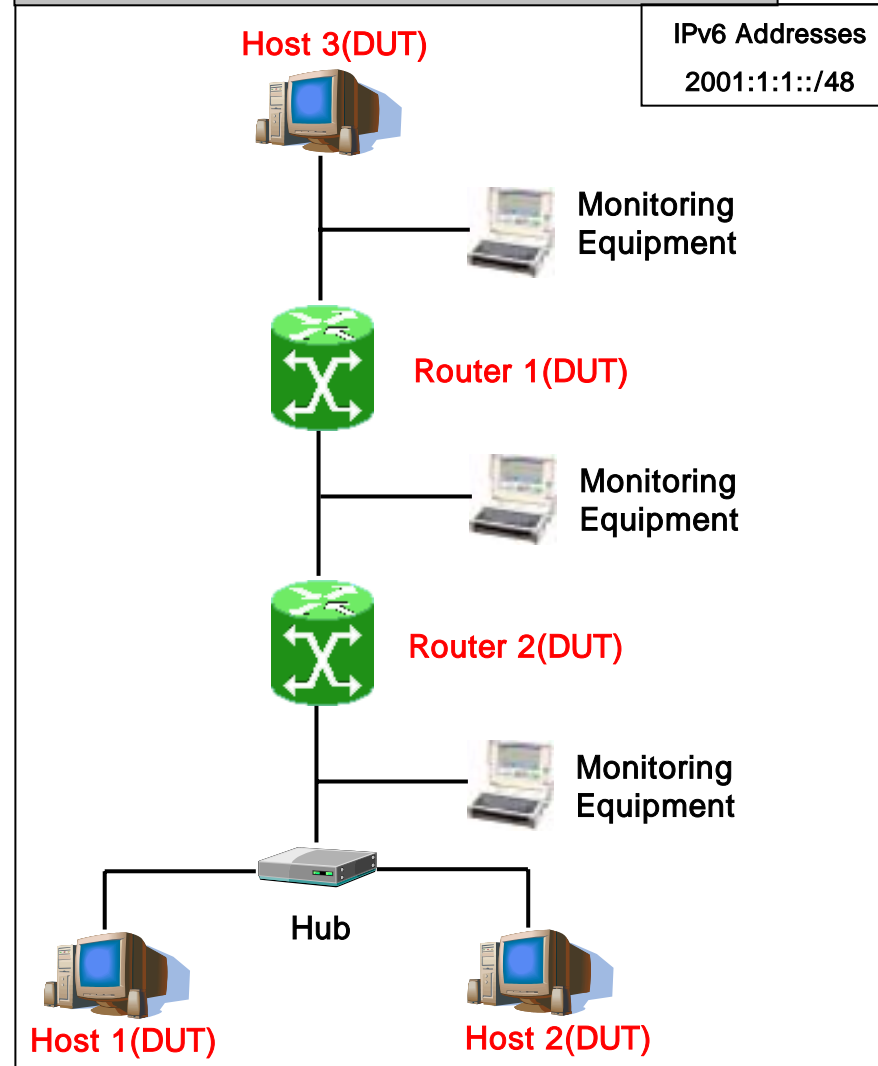

ION 2002 IPv6 Interoperability Test Network Configuration

Conformance Test

Router Conformance Test

Monitoring Equipment

Conformance Tester

Router(DUT)

Host Conformance Test

Monitoring Equipment

Conformance Tester

Host(DUT)

Translator Conformance Test

Monitoring Equipment

Monitoring Equipment

Conformance Tester

Translator(DUT)

Host

Interoperability Test

Interoperability Test-1(Host & Router)

Interoperability Test-2(Host & Router)

Interoperability Test

Interoperability Test-3(Host & Router)

IPv6 Addresses
2001:1:1::/48

Interoperability Test