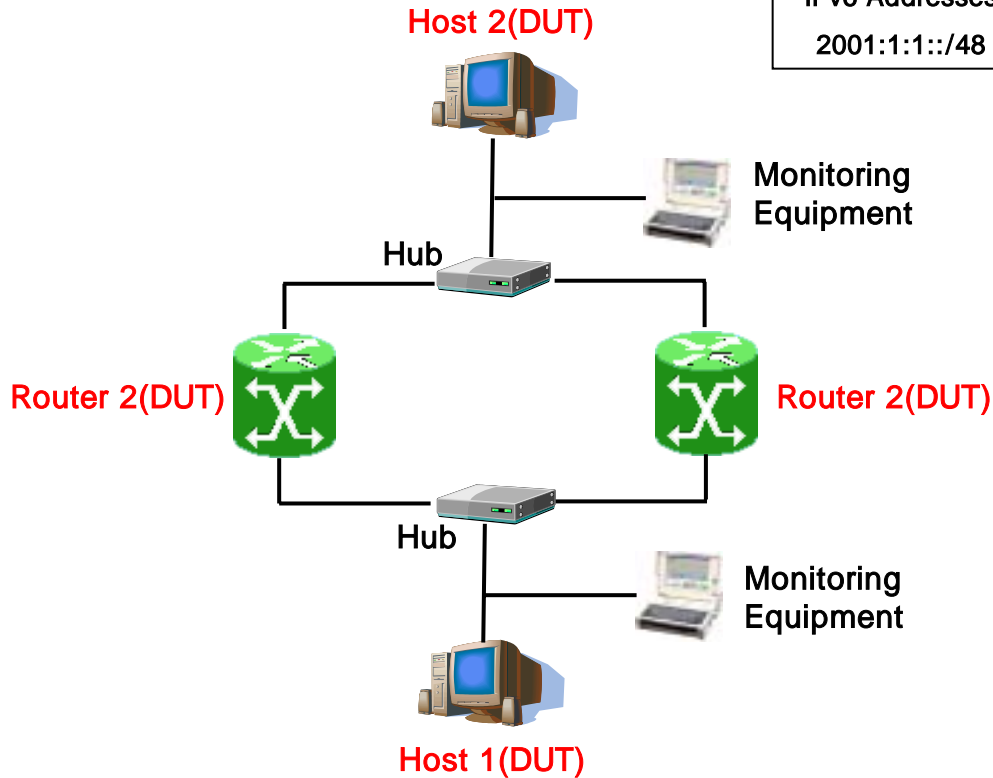

Conformance Tester

Host(DUT)

Translator Conformance Test

Monitoring Equipment

Monitoring Equipment

Conformance Tester

Translator(DUT)

Host

Interoperability Test

Interoperability Test-1(Host & Router)

Interoperability Test-2(Host & Router)

Interoperability Test

Interoperability Test-3(Host & Router)

IPv6 Addresses
2001:1:1::/48

Interoperability Test

Interoperability Test-4(Translator)