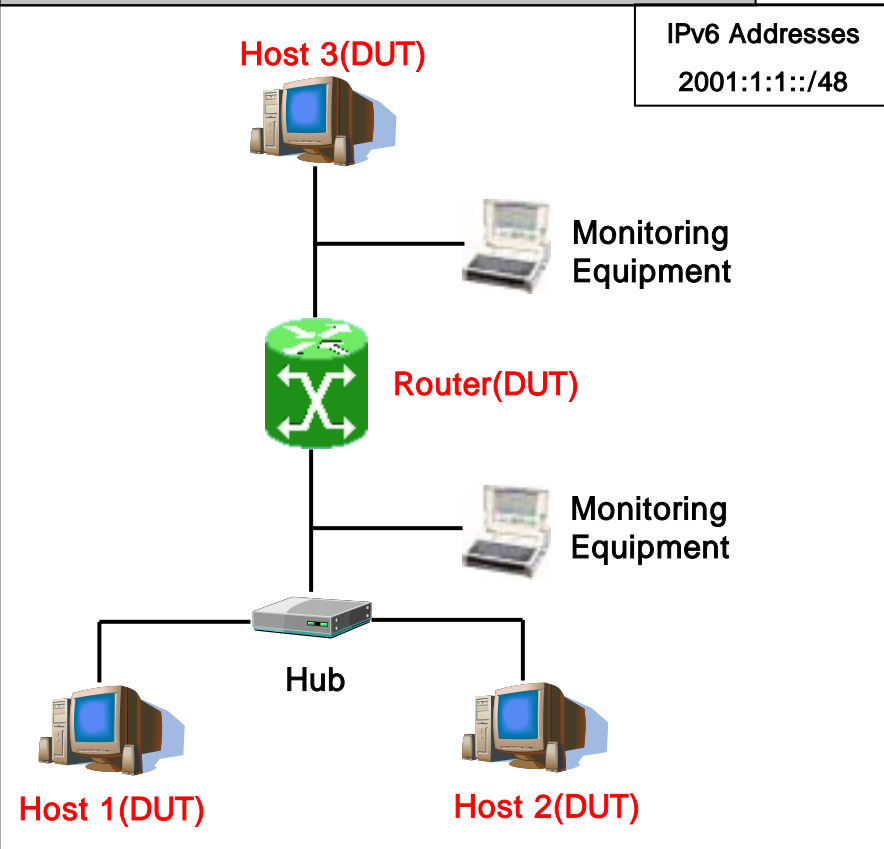

ION 2002 IPv6 Interoperability Test Network Configuration

Conformance Test

Router Conformance Test

Monitoring Equipment

Conformance Tester

Router(DUT)

Host Conformance Test

Monitoring Equipment

Conformance Tester

Host(DUT)

Translator Conformance Test

Monitoring Equipment

Monitoring Equipment

Conformance Tester

Translator(DUT)

Host

Interoperability Test

Interoperability Test-1(Host & Router)

Interoperability Test-2(Host & Router)

Interoperability Test

Interoperability Test-3(Host & Router)

IPv6 Addresses
2001:1:1::/48

Interoperability Test